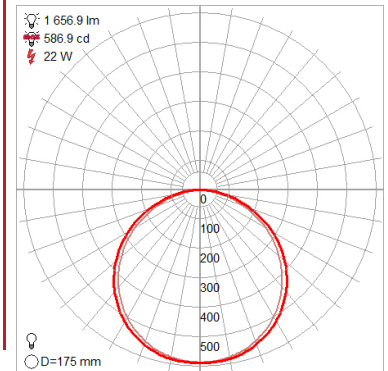

IES FILE

In addition to Access Lighting's purchase and warranty terms and conditions, by signing below or placing an order, you agree that you are authorized to bind the entity placing any order and acknowledge the following: All of sizes and measurements are approximate and all images are for illustrative purposes only. In the event of an inconsistency, the "Product Measurements" section controls. There also may be slight differences in the colors and designs compared to the displayed and printed images.

Signature: _____

Print Name _____ Date: _____

Toll Free 800-828-5483 www.AccessLighting.com

14410 Myford Road, Irvine, CA 92606

The information is subject to change without notice. 10/11/2022 20832LEDD-BL_ACR.pdf